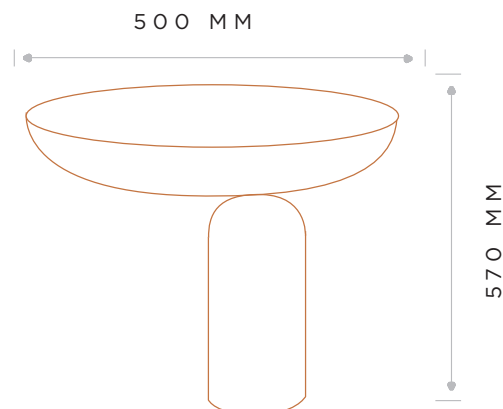

WALTER WOOD SIDE TABLE

DESIGNED + MADE IN NEW ZEALAND

WALTER

Smooth brown wood stone. Offset top with cylinder base.

MEASUREMENTS

DESIGNED + MADE IN NEW ZEALAND

OPTIONS

	NAME	WIDTH	DEPTH	HEIGHT
	WOOD STONE	500 MM	500 MM	570 MM