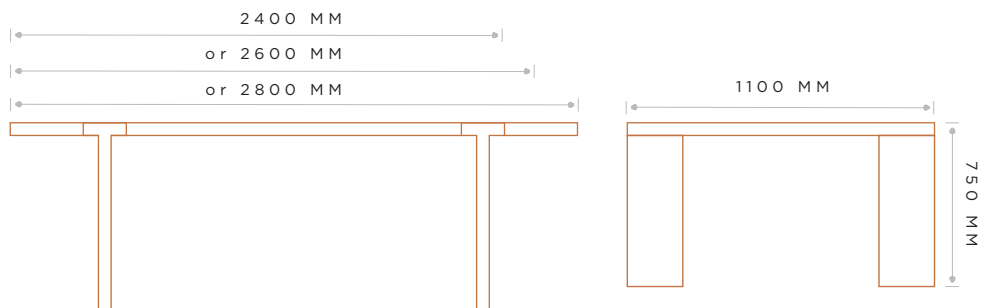

## MEASUREMENTS

DESIGNED + MADE IN NEW ZEALAND

## DIMENSIONS

LENGTH	WIDTH	HEIGHT
2800, 2600, OR 2400 MM	1100 MM	750 MM