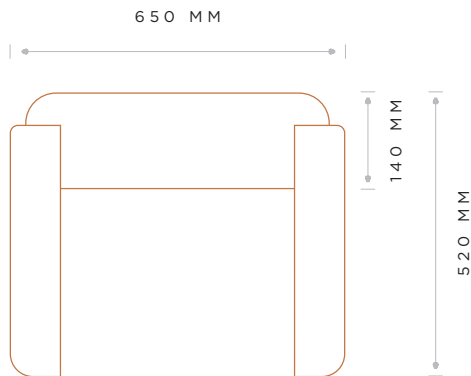

MEASUREMENTS

TOP