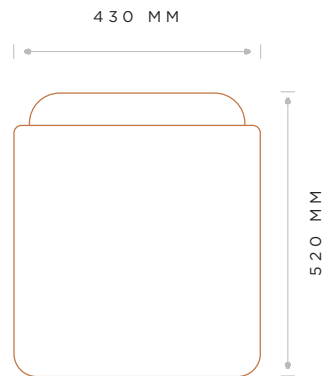

SIDE

DESIGNED + MADE IN NEW ZEALAND