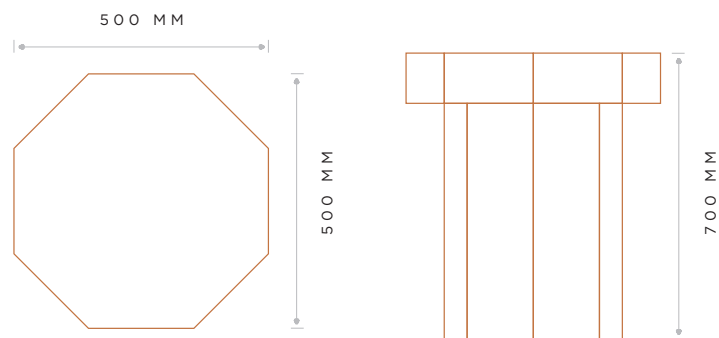

FLINT SIDE TABLE

DESIGNED + MADE IN NEW ZEALAND

FLINT

Hexagonal-style coffee table featuring a mix of stone inserts and coloured stone accents

The flint side table offers a unique and striking design for any modern space.

MEASUREMENTS

DESIGNED + MADE IN NEW ZEALAND

DIMENSIONS

WIDTH

DEPTH

HEIGHT

500 MM

500 MM