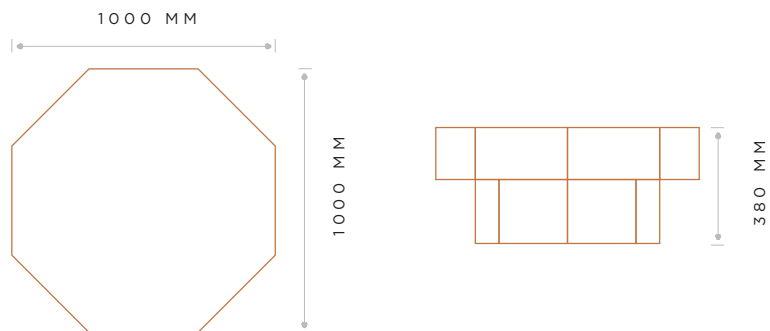

## MEASUREMENTS

DESIGNED + MADE IN NEW ZEALAND

## DIMENSIONS

---

WIDTH

DEPTH

HEIGHT

1000 MM

1000 MM

380 MM