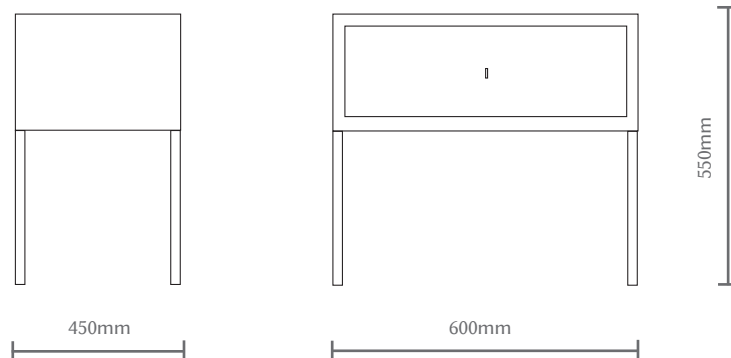

dimensions

Wood: American Oak (Quarter Cut)
Colour: Soft Black
Finish: Stain

designed + made in new zealand