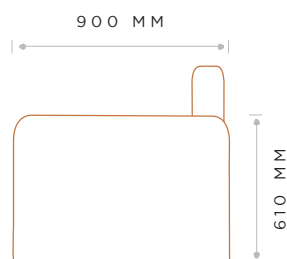

MEASUREMENTS

FRONT

SIDE

BACK

DESIGNED + MADE IN NEW ZEALAND

DIMENSIONS

LENGTH	DEPTH	HEIGHT(BACK)	HEIGHT (SEAT)	HEIGHT (ARM)
1160 MM	900 MM	725 MM	440 MM	610 MM

LEG INFORMATION: