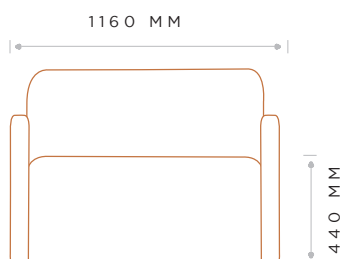

MEASUREMENTS

FRONT

SIDE

BACK

DESIGNED + MADE IN NEW ZEALAND

DIMENSIONS

LENGTH	DEPTH	HEIGHT(BACK)	HEIGHT (SEAT)	HEIGHT (ARM)
1160 MM	900 MM	725 MM	440 MM	610 MM

LEG INFORMATION: