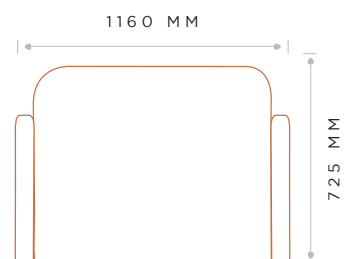

MEASUREMENTS

FRONT

SIDE

BACK

DESIGNED + MADE IN NEW ZEALAND

DIMENSIONS

LENGTH	DEPTH	HEIGHT(BACK)	HEIGHT (SEAT)	HEIGHT (ARM)
1160 MM	900 MM	725 MM	440 MM	610 MM

LEG INFORMATION: